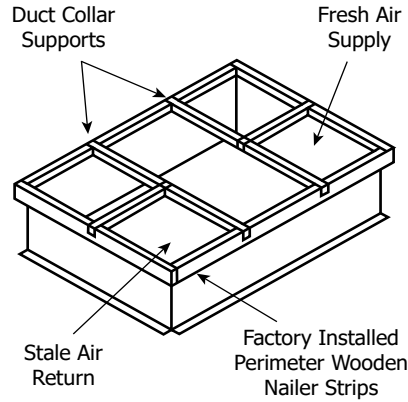

COMMERCIAL ROOF CURB MOUNTING KITS

53-1500

Roof Curb Mounting Kit for
1500E models

42.75 in.
(1086 mm)

TOP VIEW

SIDE VIEW

53-2007

Roof Curb Mounting Kit for
2000EFD models

55.75 in.
(1416 mm)

TOP VIEW

SIDE VIEW

53-2500

Roof Curb Mounting Kit for
2500EFD models

TOP VIEW

SIDE VIEW