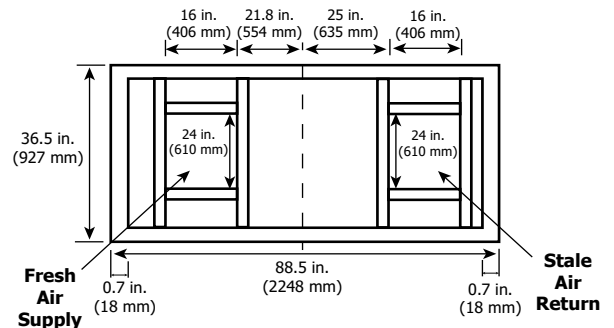

55.75 in.
(1416 mm)

TOP VIEW

SIDE VIEW

53-2500

Roof Curb Mounting Kit for
2500EFD models

TOP VIEW

SIDE VIEW