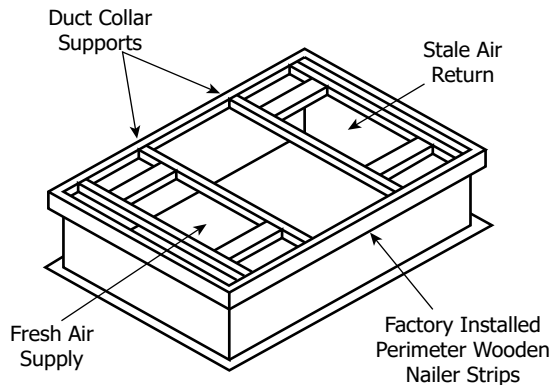

55.75 in.
(1416 mm)

TOP VIEW

SIDE VIEW

53-2500

Roof Curb Mounting Kit for
2500EFD models

TOP VIEW

SIDE VIEW