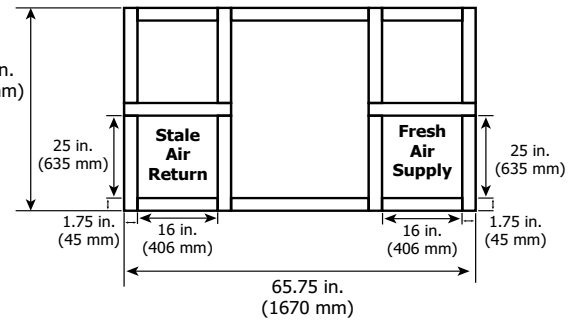

COMMERCIAL ROOF CURB MOUNTING KITS

53-1500

Roof Curb Mounting Kit for
1500E models

42.75 in.
(1086 mm)

TOP VIEW

SIDE VIEW

53-2007

Roof Curb Mounting Kit for
2000EFD models

55.75 in.
(1416 mm)

TOP VIEW

SIDE VIEW

53-2500

Roof Curb Mounting Kit for
2500EFD models

TOP VIEW

SIDE VIEW