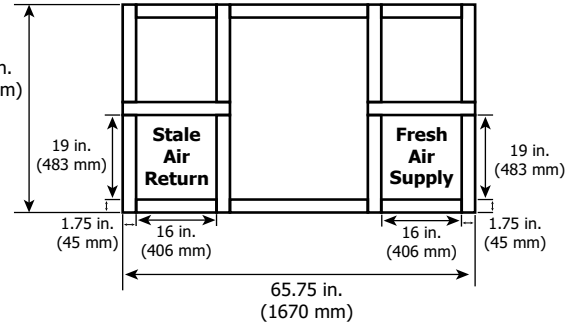

COMMERCIAL ROOF CURB MOUNTING KITS

53-1500

Roof Curb Mounting Kit for
1500E models

42.75 in.
(1086 mm)

TOP VIEW

SIDE VIEW

53-2007

Roof Curb Mounting Kit for
2000EFD models

55.75 in.
(1416 mm)

TOP VIEW

SIDE VIEW

53-2500

Roof Curb Mounting Kit for
2500EFD models

TOP VIEW

SIDE VIEW