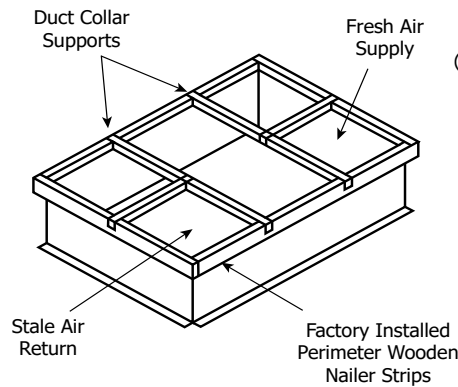

COMMERCIAL ROOF CURB MOUNTING KITS

53-1500

Roof Curb Mounting Kit for
1500E models

42.75 in.
(1086 mm)

TOP VIEW

SIDE VIEW

53-2007

Roof Curb Mounting Kit for
2000EFD models

55.75 in.
(1416 mm)

TOP VIEW

SIDE VIEW

53-2500

Roof Curb Mounting Kit for
2500EFD models

TOP VIEW

SIDE VIEW