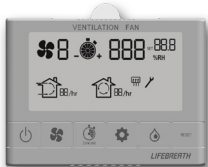

# MAX XTR

184 CFM @ 0.3

- **ERV**
- Setting a new standard for efficiency and design
- Available with **Auto Balance** and **Fault Indicator Display (FID)**
- Side Port duct connections
- Multi positional
- Mirrored and/or Hard Wired configurations available

## METRO 120F-ECM

117 CFM @ 0.3

- **HRV**
- Available with **Auto Balance** and **Fault Indicator Display (FID)**
- Fan defrost cycle
- Side port connections
- Hard Wired and Mirrored configurations available