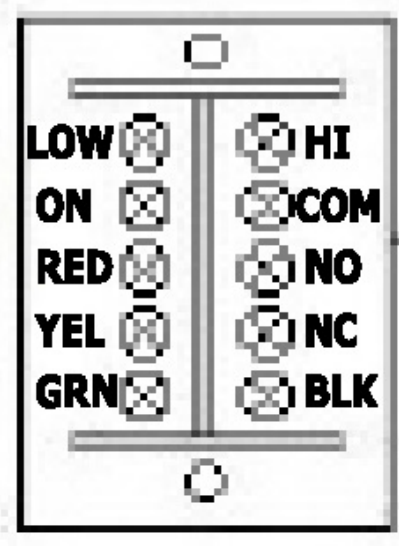

CAUTION: ELECTRICAL CONTROL PANEL, SERVICE BY ELECTRICIAN ONLY

LEGEND

HIGH VOLTAGE 

12V LOW VOLTAGE 

**STANDARD THERMISTOR
LOCATED IN "FRESH AIR
FROM OUTSIDE"**

NOTE: If any of the original wire supplied with the unit must be replaced, use only TEW certified wire.

IMPORTANT: Control low voltage is 12VAC DO NOT CONNECT EXTERNAL POWER SOURCE TO THE UNIT.

**AUTO-TRANSFORMER DETAIL
PINS 1, 2, AND 3 ARE OPTIONAL**

FAN MOTOR DETAILS