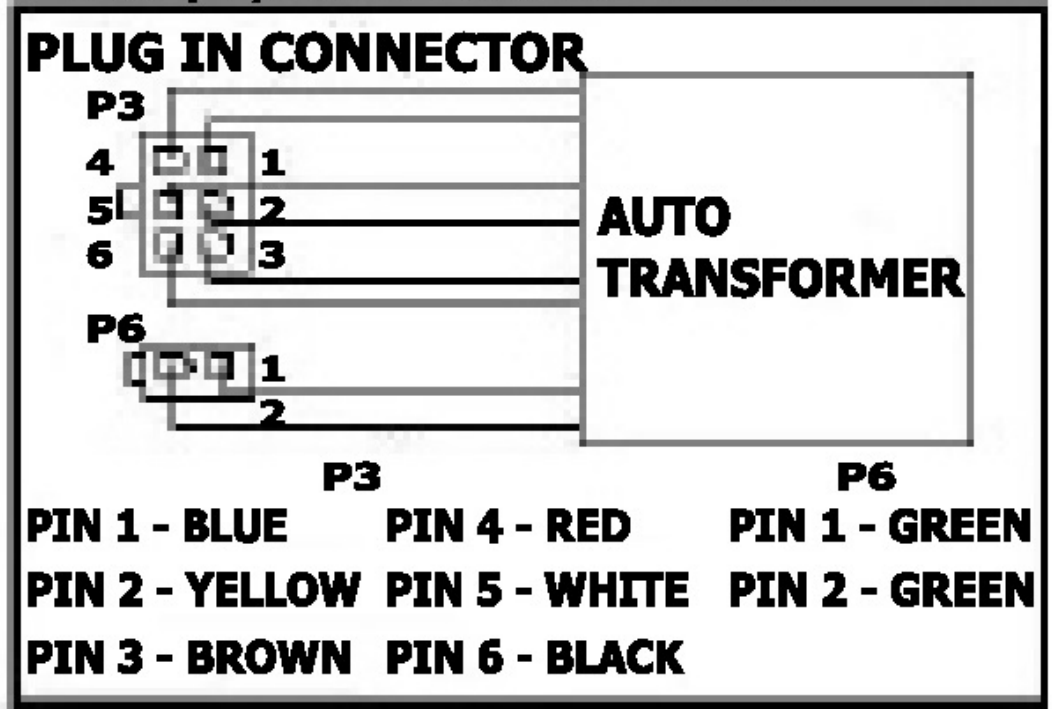

CAUTION: ELECTRICAL CONTROL PANEL, SERVICE BY ELECTRICIAN ONLY

LEGEND

HIGH VOLTAGE 

12V LOW VOLTAGE 

**STANDARD THERMISTOR
LOCATED IN "FRESH AIR
FROM OUTSIDE"**

NOTE: If any of the original wire supplied with the unit must be replaced, use only TEW certified wire.

IMPORTANT: Control low voltage is 12VAC DO NOT CONNECT EXTERNAL POWER SOURCE TO THE UNIT.

**AUTO-TRANSFORMER DETAIL
PINS 1, 2, AND 3 ARE OPTIONAL**

FAN MOTOR DETAILS