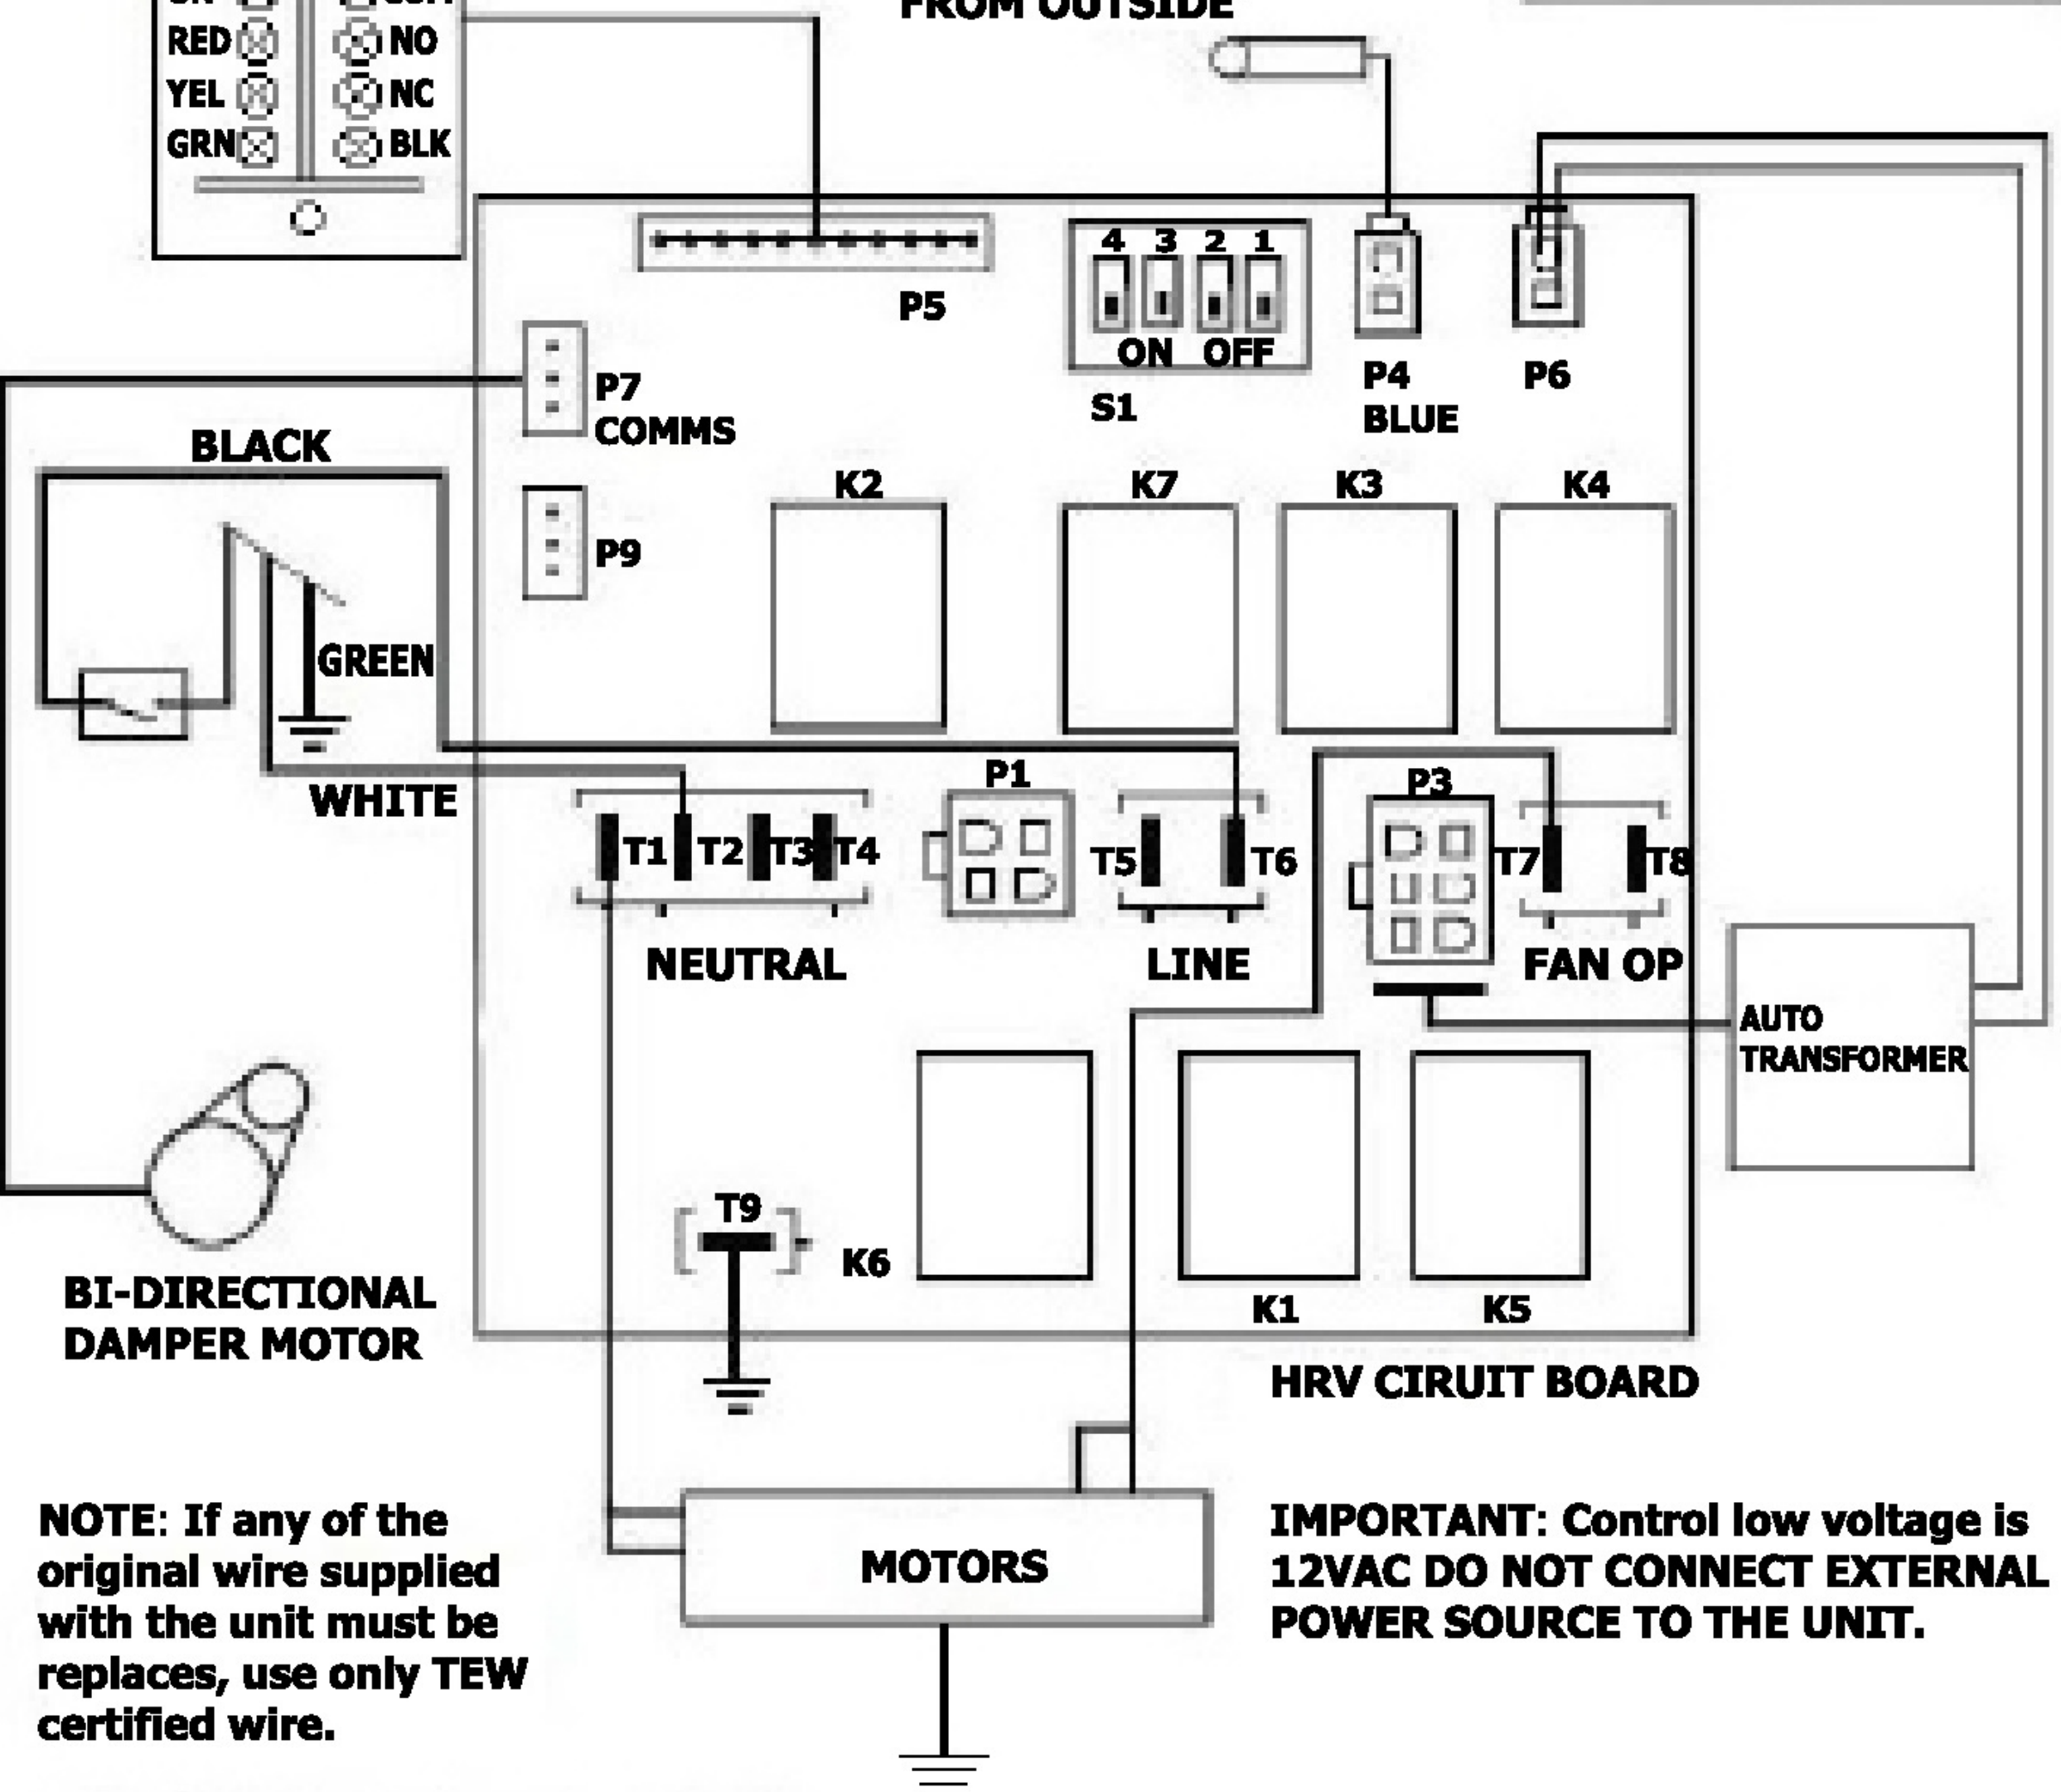

CAUTION: ELECTRICAL CONTROL PANEL, SERVICE BY ELECTRICIAN ONLY

LEGEND

HIGH VOLTAGE 

12V LOW VOLTAGE 

**STANDARD THERMISTOR
LOCATED IN "FRESH AIR
FROM OUTSIDE"**

NOTE: If any of the original wire supplied with the unit must be replaced, use only TEW certified wire.

IMPORTANT: Control low voltage is 12VAC DO NOT CONNECT EXTERNAL POWER SOURCE TO THE UNIT.

**AUTO-TRANSFORMER DETAIL
PINS 1, 2, AND 3 ARE OPTIONAL**

FAN MOTOR DETAILS