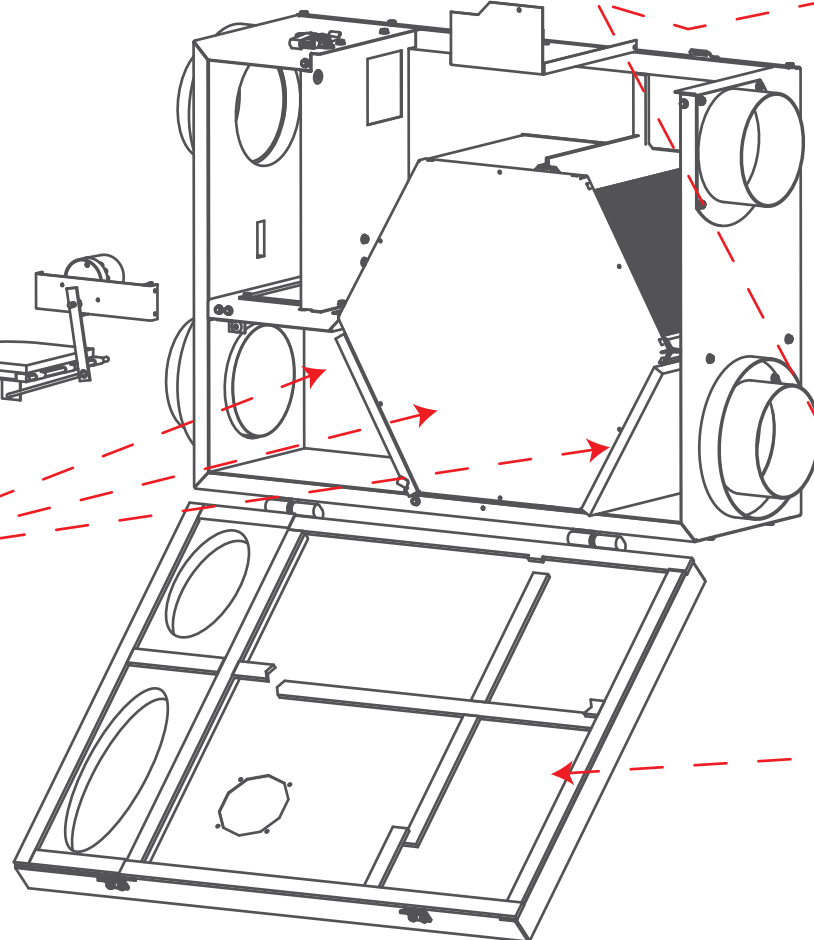

Electrical Replacement Kits

Blower/ Fan Replacement Kits

Damper Replacement Kits

Cores & Filters

Door Replacement Kits & Door Switch

LIFEBREATH[®] METRO 120D