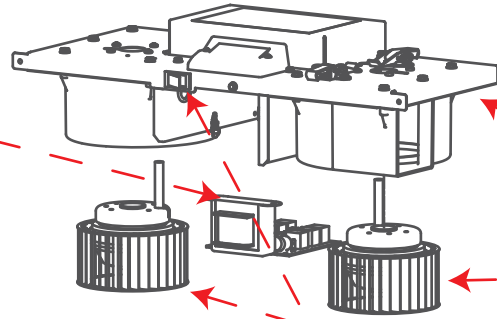

Electrical Replacement Kits

Blower/ Fan Replacement Kits

Damper Replacement Kits

Cores & Filters

Door Replacement Kits & Door Switch

LIFEBREATH[®] METRO 120D